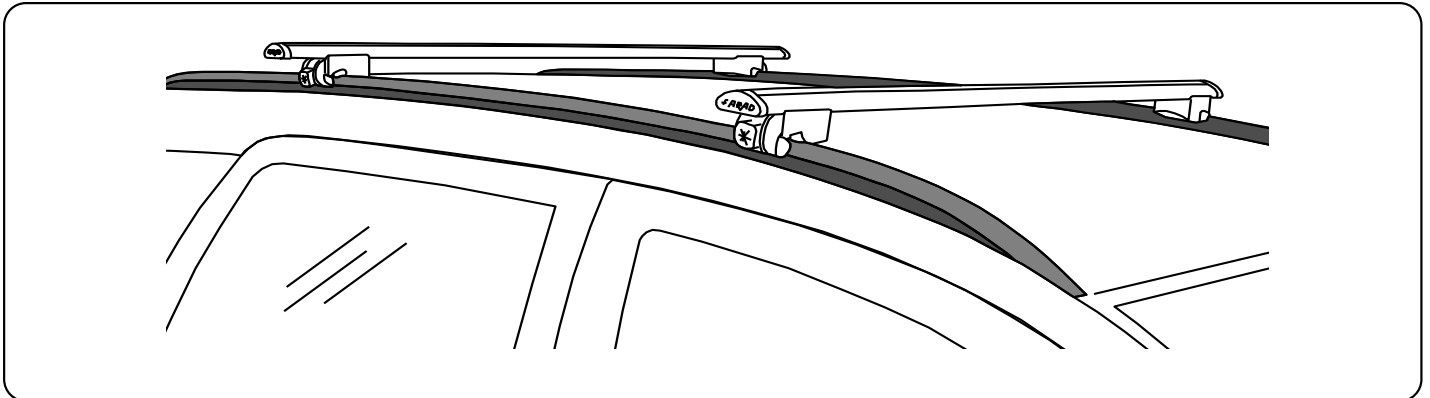

FARAD[®] BARS

made in italy

Evolution Srl unipersonale, Via A. De Gasperi 26, 12040 Sanfrè (CN) Italy

www.faradworld.com

+39 0172 58575

KIT BEAMAR

KIT BM

BEAMAR - BM