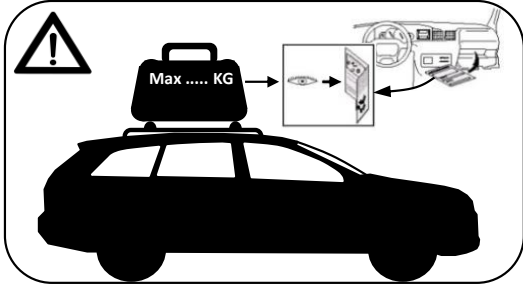

FARAD[®] BARS

made in italy

Evolution Srl unipersonale, Via A. De Gasperi 26, 12040 Sanfrè (CN) Italy

www.faradworld.com

+39 0172 58575

KIT BEAMAR

KIT BM

BEAMAR - BM