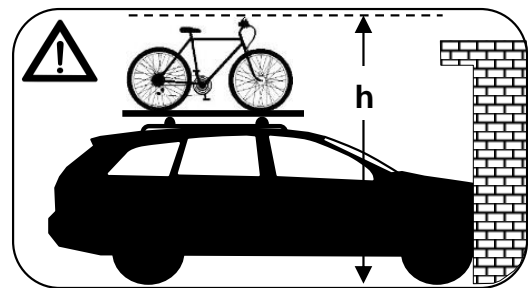

FARAD[®] BARS

made in italy

Evolution Srl unipersonale, Via A. De Gasperi 26, 12040 Sanfrè (CN) Italy

www.faradworld.com

+39 0172 58575

KIT BEAMAR

KIT BM

BEAMAR - BM