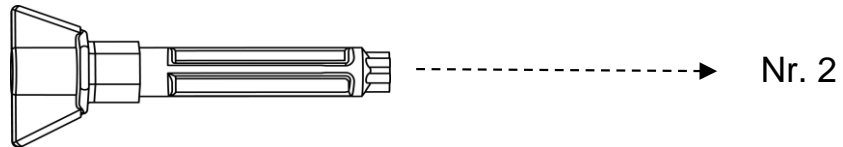

FARAD[®] BARS

made in italy

Evolution Srl unipersonale, Via A. De Gasperi 26, 12040 Sanfrè (CN) Italy

www.faradworld.com

+39 0172 58575

KIT BEAMAR

KIT BM

BEAMAR - BM