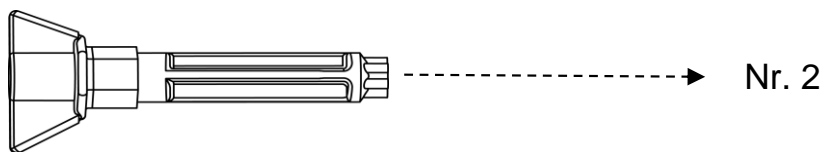

FARAD[®] BARS

made in italy

Evolution Srl unipersonale, Via A. De Gasperi 26, 12040 Sanfrè (CN) Italy

www.faradworld.com

+39 0172 58575

KIT BEAMAR

KIT BM

BEAMAR - BM