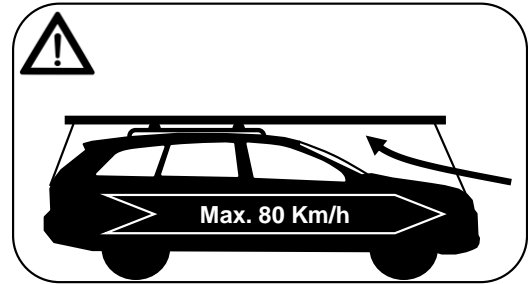

FARAD[®] BARS

made in italy

Evolution Srl unipersonale, Via A. De Gasperi 26, 12040 Sanfrè (CN) Italy

www.faradworld.com

+39 0172 58575

KIT BEAMAR

KIT BM

BEAMAR - BM