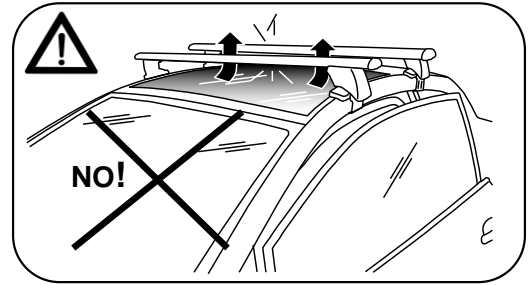

FARAD[®] BARS

made in italy

Evolution Srl unipersonale, Via A. De Gasperi 26, 12040 Sanfrè (CN) Italy

www.faradworld.com

+39 0172 58575

KIT BEAMAR

KIT BM

BEAMAR - BM